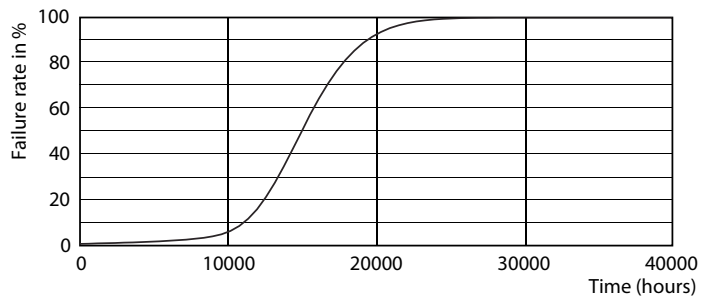

CorePro LEDlinear R7S Hochvolt-Stablampe

Lebensdauer

LEDbulb 60W E14 827 FR B38

LEDbulb 60W E14 827 FR B38