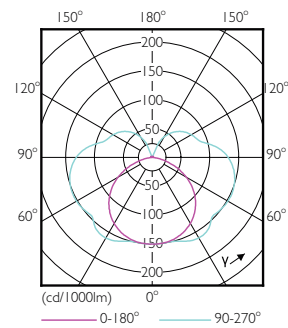

CorePro LEDlinearMV 14-120W R7S 830 D