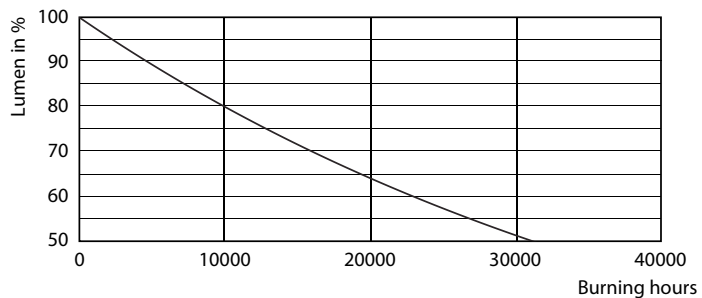

CorePro LEDlinear R7S Hochvolt-Stablampe

Lebensdauer

LEDbulb 60W E14 827 FR B38

LEDbulb 60W E14 827 FR B38